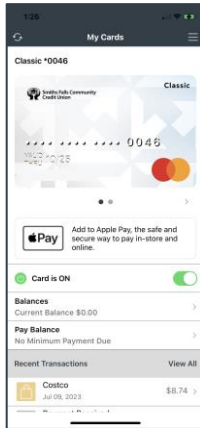

1. Select the language toggle in the top right corner of the screen.

2. Choose the preferred language.

3. CardWise will now display in the language chosen.

To change language preferences from settings,

1. Click on the gear in the top right corner of CardWise.

2. Select **Language Preferences** from the menu.

3. Choose the preferred language and click **Save**.

4. CardWise will now display in the chosen language.

Set Language Preference with CardWise Mobile

Language Preferences can be adjusted in two locations with the CardWise Mobile platform, from the login screen or from in settings. The process is the same for iOS and Android users.

To change the language from the login screen,

1. Click on the language toggle in the top right corner of the screen.

2. Choose the preferred language.

3. CardWise will now display in the language of choice.

To change the language from settings,

1. Once logged in, navigate to the settings menu by clicking the 3 lines at the top corner of the screen.

2. Select **Language Preferences** from the menu.

3. Choose the preferred language.