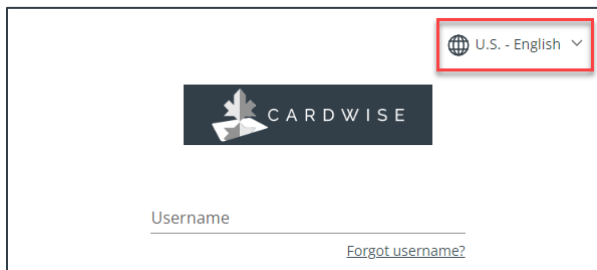

Setting Language Preferences

Cardholders will be able to choose whether or not they prefer to have CardWise appear in English or French on both CardWise Online or CardWise Mobile. This How-To will walk through the set up process.

Set Language Preference with CardWise Online

Language Preferences can be adjusted in two locations with the CardWise Online platform, from the login screen or from in settings.

To change the language from the login screen,

1. Select the language toggle in the top right corner of the screen.

2. Choose the preferred language.