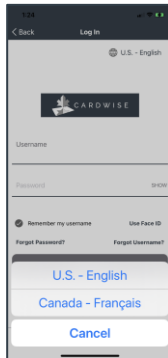

Set Language Preference with CardWise Online

Language Preferences can be adjusted in two locations with the CardWise Online platform, from the login screen or from in settings.

To change the language from the login screen,

1. Select the language toggle in the top right corner of the screen.

2. Choose the preferred language.

3. CardWise will now display in the language chosen.

To change language preferences from settings,

1. Click on the gear in the top right corner of CardWise.

2. Select **Language Preferences** from the menu.

3. Choose the preferred language and click **Save**.

4. CardWise will now display in the chosen language.

Set Language Preference with CardWise Mobile

Language Preferences can be adjusted in two locations with the CardWise Mobile platform, from the login screen or from in settings. The process is the same for iOS and Android users.

To change the language from the login screen,

1. Click on the language toggle in the top right corner of the screen.

2. Choose the preferred language.

3. CardWise will now display in the language of choice.