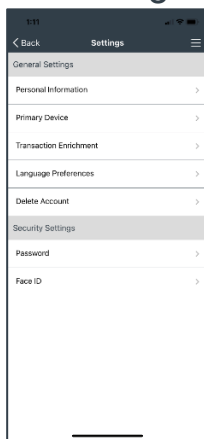

1. Select the language toggle in the top right corner of the screen.

2. Choose the preferred language.

3. CardWise will now display in the language chosen.

To change language preferences from settings,

1. Click on the gear in the top right corner of CardWise.

2. Select **Language Preferences** from the menu.

3. Choose the preferred language and click **Save**.

4. CardWise will now display in the chosen language.

Set Language Preference with CardWise Mobile

Language Preferences can be adjusted in two locations with the CardWise Mobile platform, from the login screen or from in settings. The process is the same for iOS and Android users.

To change the language from the login screen,

1. Click on the language toggle in the top right corner of the screen.

2. Choose the preferred language.

3. CardWise will now display in the language of choice.

To change the language from settings,

1. Once logged in, navigate to the settings menu by clicking the 3 lines at the top corner of the screen.

2. Select **Language Preferences** from the menu.

3. Choose the preferred language.