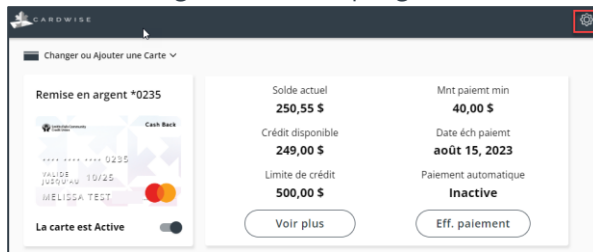

Set Language Preference with CardWise Online

Language Preferences can be adjusted in two locations with the CardWise Online platform, from the login screen or from in settings.

To change the language from the login screen,

1. Select the language toggle in the top right corner of the screen.

2. Choose the preferred language.

3. CardWise will now display in the language chosen.

To change language preferences from settings,

1. Click on the gear in the top right corner of CardWise.

2. Select **Language Preferences** from the menu.

3. Choose the preferred language and click **Save**.

4. CardWise will now display in the chosen language.

Set Language Preference with CardWise Mobile

Language Preferences can be adjusted in two locations with the CardWise Mobile platform, from the login screen or from in settings. The process is the same for iOS and Android users.