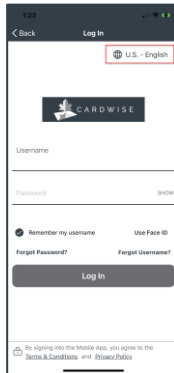

Set Language Preference with CardWise Online

Language Preferences can be adjusted in two locations with the CardWise Online platform, from the login screen or from in settings.

To change the language from the login screen,

1. Select the language toggle in the top right corner of the screen.

2. Choose the preferred language.

3. CardWise will now display in the language chosen.

To change language preferences from settings,

1. Click on the gear in the top right corner of CardWise.

2. Select **Language Preferences** from the menu.

3. Choose the preferred language and click **Save**.

4. CardWise will now display in the chosen language.

Set Language Preference with CardWise Mobile

Language Preferences can be adjusted in two locations with the CardWise Mobile platform, from the login screen or from in settings. The process is the same for iOS and Android users.

To change the language from the login screen,

1. Click on the language toggle in the top right corner of the screen.

2. Choose the preferred language.

3. CardWise will now display in the language of choice.