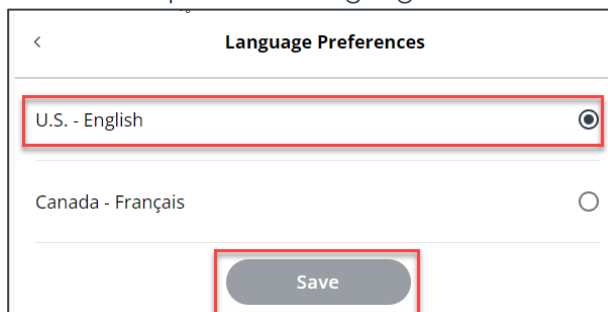

Set Language Preference with CardWise Online

Language Preferences can be adjusted in two locations with the CardWise Online platform, from the login screen or from in settings.

To change the language from the login screen,

1. Select the language toggle in the top right corner of the screen.

2. Choose the preferred language.

3. CardWise will now display in the language chosen.

To change language preferences from settings,

1. Click on the gear in the top right corner of CardWise.

2. Select **Language Preferences** from the menu.

3. Choose the preferred language and click **Save**.

4. CardWise will now display in the chosen language.

Set Language Preference with CardWise Mobile

Language Preferences can be adjusted in two locations with the CardWise Mobile platform, from the login screen or from in settings. The process is the same for iOS and Android users.