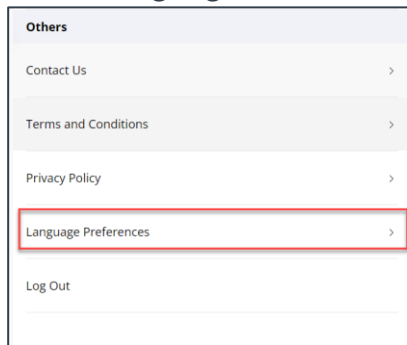

Set Language Preference with CardWise Online

Language Preferences can be adjusted in two locations with the CardWise Online platform, from the login screen or from in settings.

To change the language from the login screen,

1. Select the language toggle in the top right corner of the screen.

2. Choose the preferred language.

3. CardWise will now display in the language chosen.

To change language preferences from settings,

1. Click on the gear in the top right corner of CardWise.

2. Select **Language Preferences** from the menu.

3. Choose the preferred language and click **Save**.

4. CardWise will now display in the chosen language.

Set Language Preference with CardWise Mobile

Language Preferences can be adjusted in two locations with the CardWise Mobile platform, from the login screen or from in settings. The process is the same for iOS and Android users.